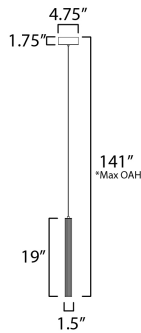

PRODUCT DESCRIPTION

A central, cylinder diffuser of opal white acrylic diffuses LED lighting within a cavity of thin ribbed glass of various lengths. Both imaginative and functional, the bright pendants encase an additional down light recessed within a Naturally Aged Brass or Matte Black housing casting light downward.

*max overall height

MEASUREMENTS

DIMENSION : 1.5" L x 1.5" W x 19" H
 MAX OAH : 141" OAH
 CANOPY : 4.75" W x 1.75" H x 4.75" L
 HANGING WEIGHT : 2.43 lb

LAMPING

INPUT VOLTAGE : 120-277V
 LUMENS : 1,000 Rated (800 Del.)
 BULB : 1 x 12.5W LED PCB Integrated , 12W Total
 BULB INCLUDED : (Integrated)
 DIMMABLE : Universal 3-in-1
 CRI : 90 CRI
 COLOR_TEMP : 3000K